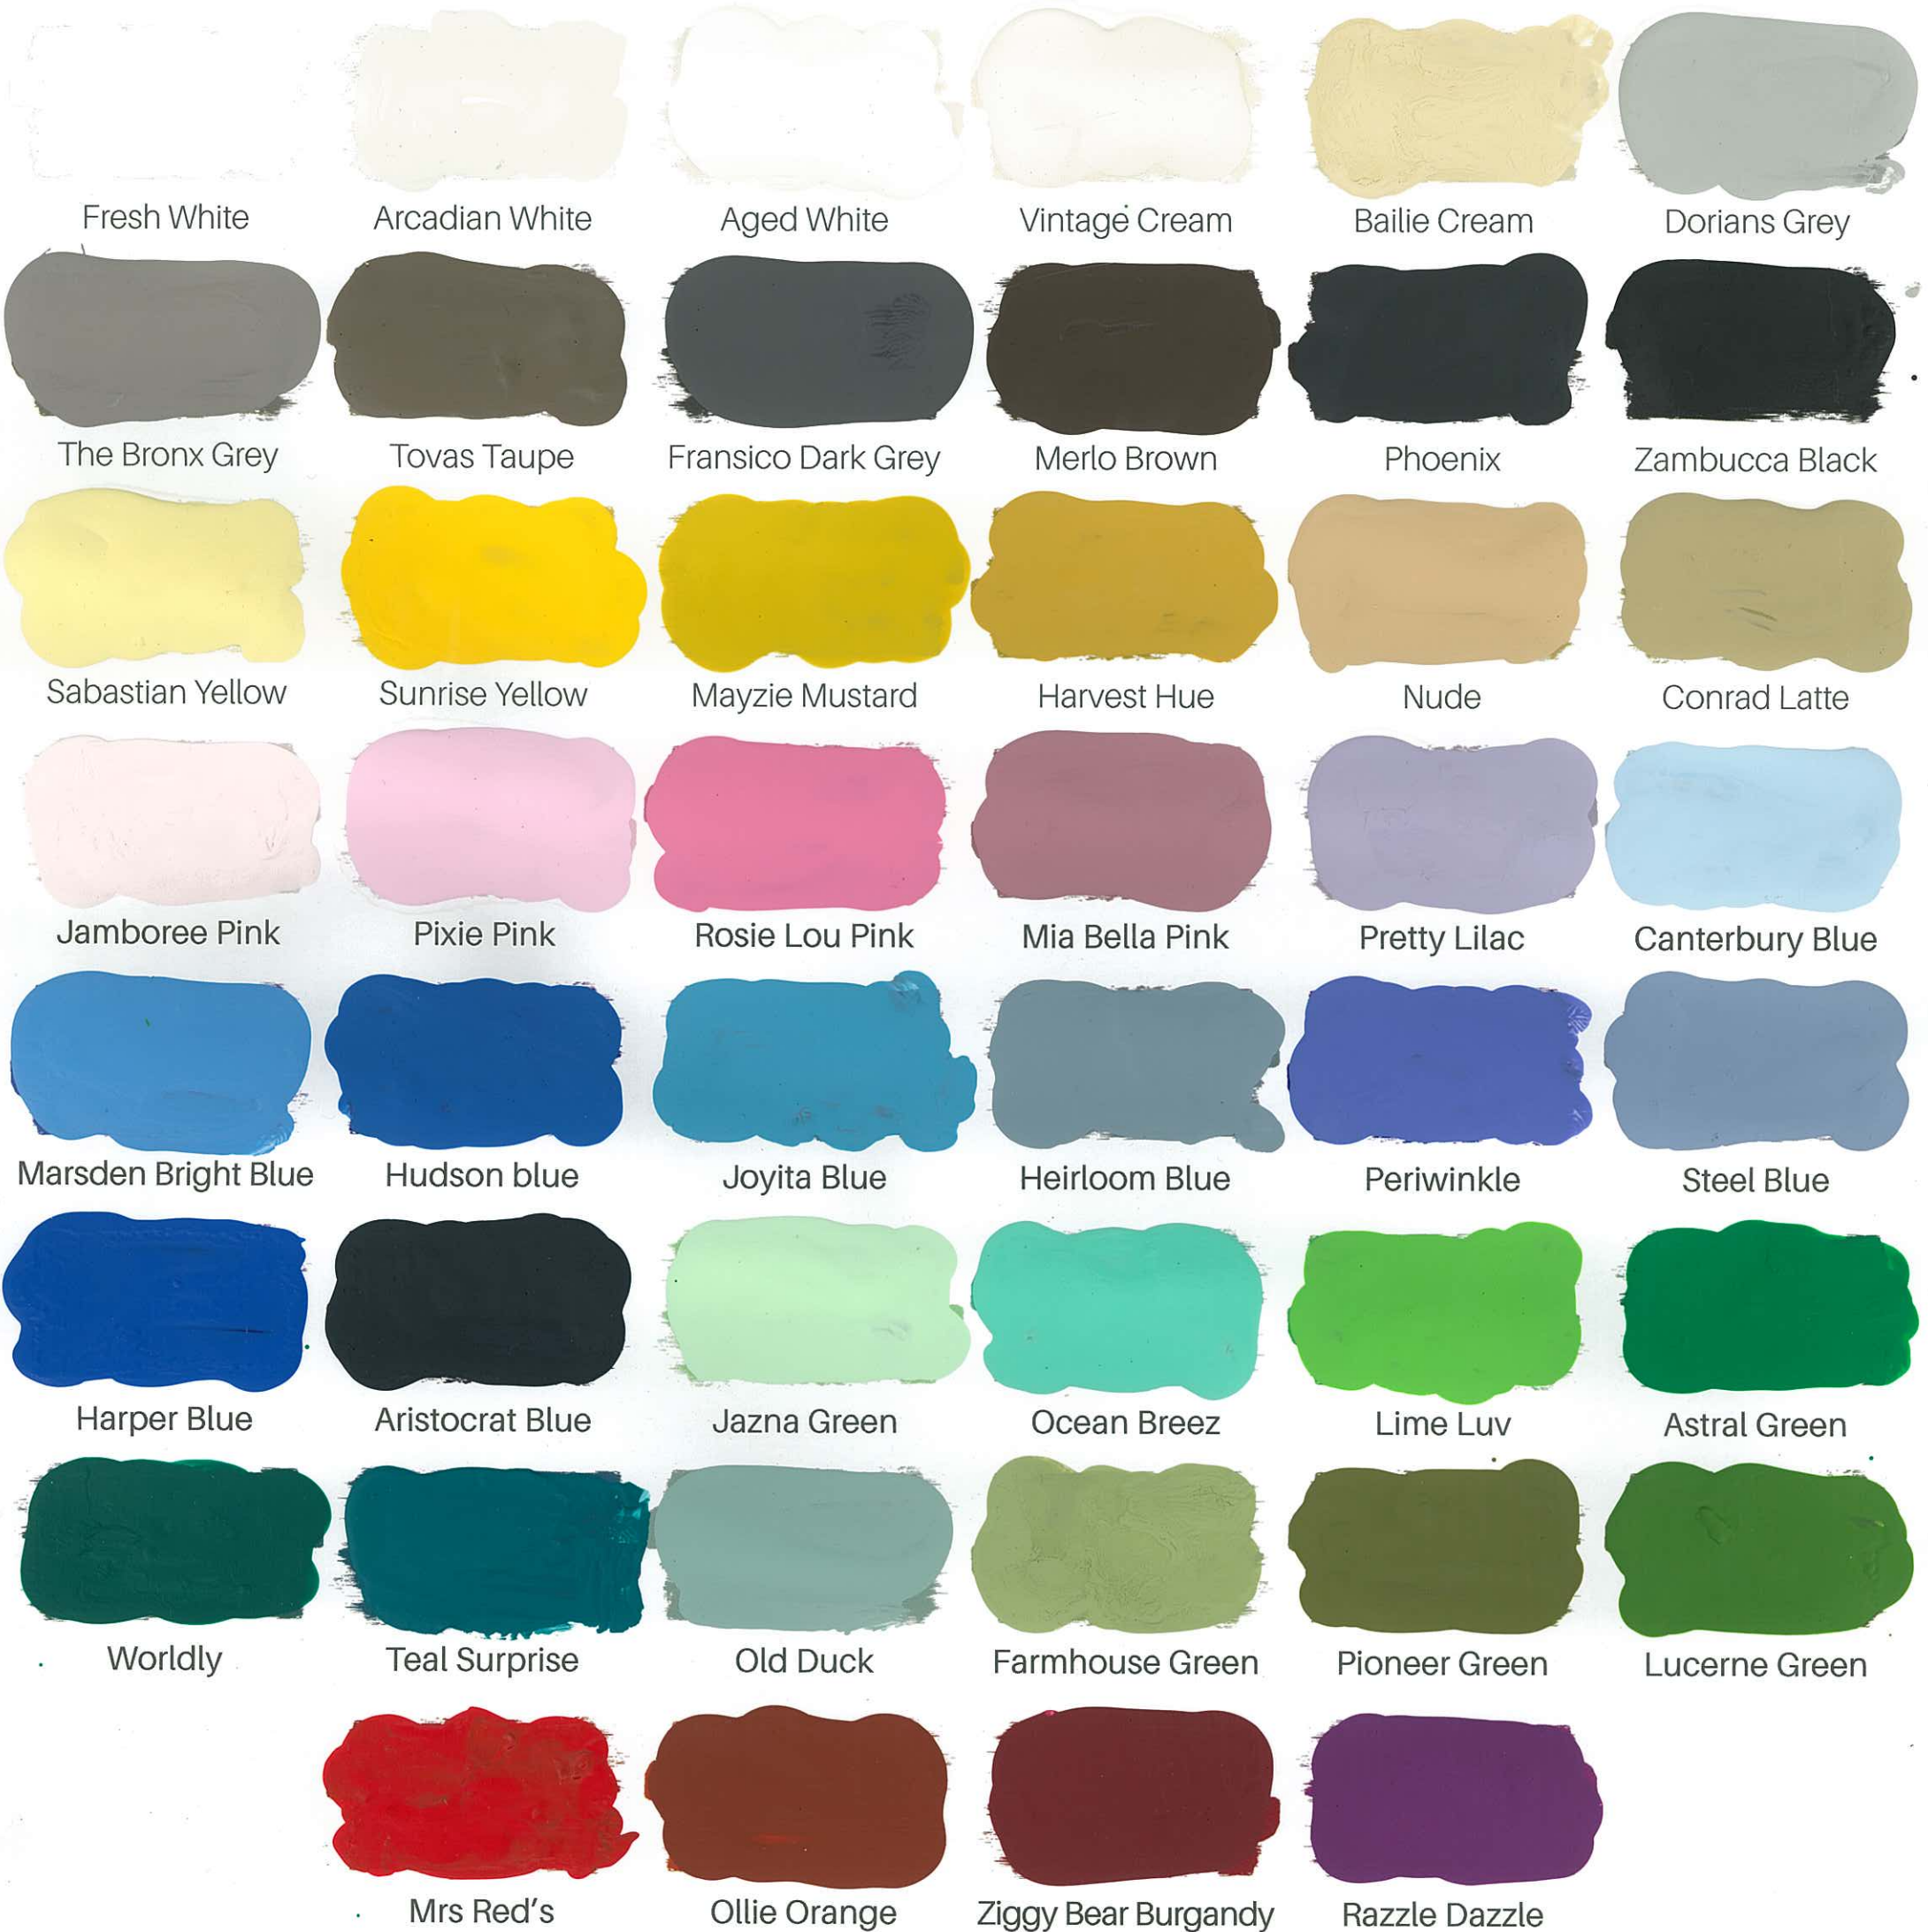

"Australian Made and Owned"

canterburyblue.com.au

Canterbury Blue

Australia's Best Furniture Paint

Over 45 boutique colours to choose from.

No preparation paint - Adheres to almost any surface - Upcycle the easy way!

Please note that these colour swatches are for guidance only.

Every effort is made to match the colours as closely as possible but the colours you see will vary according to your monitor, browser and printer inks.